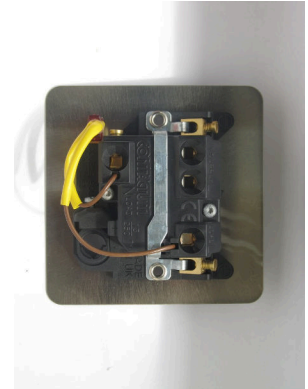

Data Sheet

Product Code: XFI6FONB

Product Description: 13A Switched Fused Spur + Neon + Flex Outlet

Range: Ultraflat

Finish: Iridium

Product Category: Fused Spur

Insert/Knob Colour: Black Inserts

Barcode: 5021575280555

Maximum Load Rating: Refer to Fuse Value

Maximum Current Rating: 13A

Terminal (Live) Diameter: 4.5mm; **Capacity:** 4 x 2.5mm²

Terminal (Neutral) Diameter: 4.5mm; **Capacity:** 4 x 2.5mm²

Terminal (Earth) Diameter: 3.3mm; **Capacity:** 3 x 1.5mm²

Intended Applications: Indoor Use Only. Domestic power supply.

Safety Advice: Product Must Be Earthed.

Applicable Safety Standard: BS 1363-4

Commodity Code: 85389091

Declaration of Conformity

Product Features

- ☑ Double pole switching
- ☑ Cable clamp and neon indicator light
- ☑ Holds standard 25.4x6.4mm fuse
- ☑ Replaceable 13A fuse included
- ☑ Contemporary, ultra-slim faceplate

10 YEAR GUARANTEE

BRITISH MADE