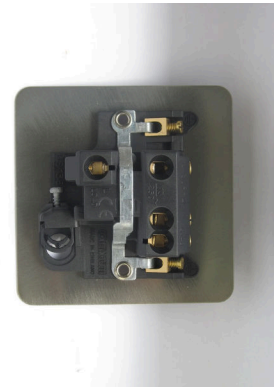

# Data Sheet

Product Code: XFI6UFOD

**Product Description:** 13A Unswitched Fused Spur + Flex Outlet with Metal Inserts

**Range:** Ultraflat

**Finish:** Iridium

**Product Category:** Fused Spur

**Insert/Knob Colour:** Iridium Inserts

**Barcode:** 5021575281668

**Dimensions:** 89x89x35mm

**Faceplate Depth:** 1mm

**Net Weight:** 166g

**Gross Weight:** 168g

**Fixing Centres:** 60.3mm

**Depth from Mounting Face:** 24.3mm

**Recommended Back Box Depth:** 35mm

**Terminal (Earth) Diameter:** 3.3mm; **Capacity:** 3 x 1.5mm<sup>2</sup>

**Intended Applications:** Indoor Use Only. Domestic power supply.

**Safety Advice:** Product Must Be Earthed.

**Applicable Safety Standard:** BS 1363-4

## Product Features

- ☑ Cable clamp
- ☑ Holds standard 25.4x6.4mm fuse
- ☑ Replaceable 13A fuse included
- ☑ Contemporary, ultra-slim faceplate

10 YEAR GUARANTEE

BRITISH MADE

*All information is subject to change without notice. Errors and omissions excepted. Images are for illustrative purposes only. Individual features and colours may vary. Refer to date of issue to identify latest version.*