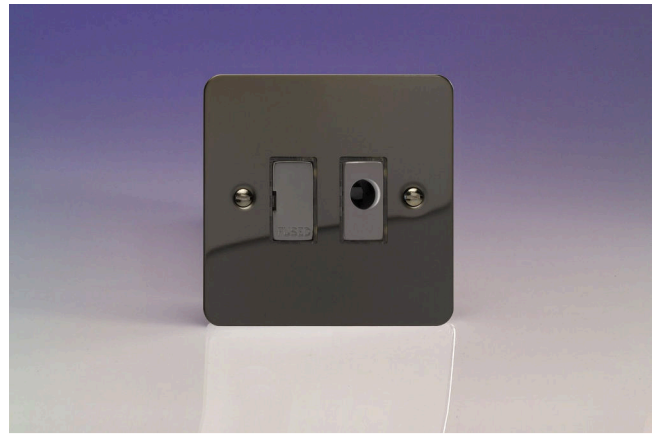

Data Sheet

Product Code: XFI6UFOD

Product Description: 13A Unswitched Fused Spur + Flex Outlet with Metal Inserts

Range: Ultraflat

Finish: Iridium

Product Category: Fused Spur

Insert/Knob Colour: Iridium Inserts

Barcode: 5021575281668

Dimensions: 89x89x35mm

Faceplate Depth: 1mm

Net Weight: 166g

Gross Weight: 168g

Fixing Centres: 60.3mm

Depth from Mounting Face: 24.3mm

Recommended Back Box Depth: 35mm

Operating Voltage: 230v 50Hz

Maximum Load Rating: Refer to Fuse Value

Maximum Current Rating: 13A

Terminal (Live) Diameter: 4.5mm; **Capacity:** 4 x 2.5mm²

Terminal (Neutral) Diameter: 4.5mm; **Capacity:** 4 x 2.5mm²

Terminal (Earth) Diameter: 3.3mm; **Capacity:** 3 x 1.5mm²

Intended Applications: Indoor Use Only. Domestic power supply.

Safety Advice: Product Must Be Earthed.

Applicable Safety Standard: BS 1363-4

Commodity Code: 85389091

Declaration of Conformity

Product Features

- ☑ Cable clamp
- ☑ Holds standard 25.4x6.4mm fuse
- ☑ Replaceable 13A fuse included
- ☑ Contemporary, ultra-slim faceplate