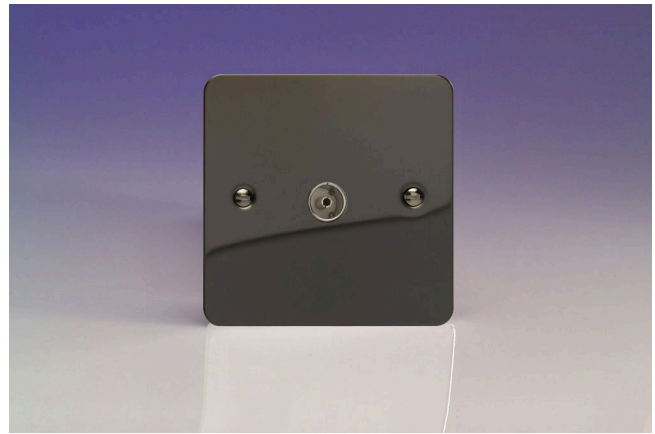

# Data Sheet

Product Code: XF18

**Product Description:** 1-Gang TV Socket, Co-Axial

**Range:** Ultraflat

**Finish:** Iridium

**Product Category:** TV Socket

**Insert/Knob Colour:** Plain Insert

**Barcode:** 5021575280715

**Dimensions:** 89x89x22mm

**Faceplate Depth:** 1mm

**Net Weight:** 96g

**Gross Weight:** 98g

**Fixing Centres:** 60.3mm

**Depth from Mounting Face:** 21mm

**Recommended Back Box Depth:** 25mm

**Operating Voltage:** N/A

## Product Features

- ☑ TV socket for use with male co-axial plugs
- ☑ Contemporary, ultra-slim faceplate

10 YEAR GUARANTEE

BRITISH MADE