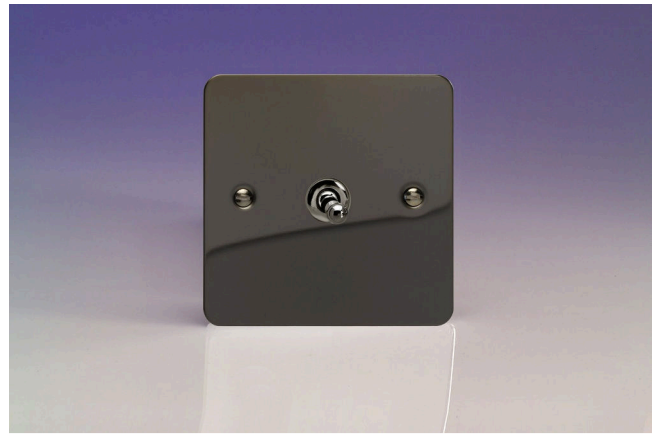

Data Sheet

Product Code: XFIT1

Product Description: 1-Gang 10A 1- or 2-Way Toggle Switch

Range: Ultraflat

Finish: Iridium

Product Category: 2-Way Toggle Switch

Insert/Knob Colour: Iridium Toggle

Barcode: 5021575280951

Dimensions: 89x89x36mm

Faceplate Depth: 1mm

Net Weight: 116g

Gross Weight: 118g

Fixing Centres: 60.3mm

Depth from Mounting Face: 19mm

Recommended Back Box Depth: 25mm

Operating Voltage: 230v 50Hz

Maximum Load Rating: 10A

Maximum Current Rating: 10A

Terminal (Live) Diameter: 3.3mm; **Capacity:** 3 x 1.5mm²

Terminal (Earth) Diameter: 3.3mm; **Capacity:** 3 x 1.5mm²

Intended Applications: Indoor Use Only. Domestic lighting circuits.

Product Features

- ☑ 1- or 2-way switching
- ☑ Suitable for controlling both mains and low voltage lighting
- ☑ Contemporary, ultra-slim faceplate

10 YEAR GUARANTEE

BRITISH MADE 