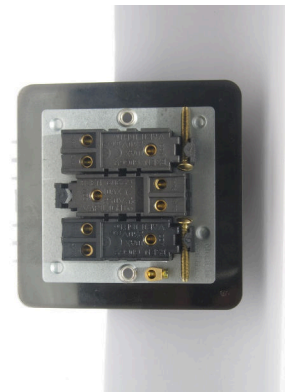

Data Sheet

Product Code: XFIT3

Product Description: 3-Gang 10A 1- or 2-Way Toggle Switch

Range: Ultraflat

Finish: Iridium

Product Category: 2-Way Toggle Switch

Insert/Knob Colour: Iridium Toggles

Barcode: 5021575280975

Maximum Load Rating: 10A

Maximum Current Rating: 10A

Terminal (Live) Diameter: 3.3mm; **Capacity:** 3 x 1.5mm²

Terminal (Earth) Diameter: 3.3mm; **Capacity:** 3 x 1.5mm²

Intended Applications: Indoor Use Only. Domestic lighting circuits.

Safety Advice: Product Must Be Earthed.

Applicable Safety Standard: BS EN 60669-1

Commodity Code: 85365007

Declaration of Conformity

All information is subject to change without notice. Errors and omissions excepted. Images are for illustrative purposes only. Individual features and colours may vary. Refer to date of issue to identify latest version.

Product Features

- ☑ 1- or 2-way switching
- ☑ Suitable for controlling both mains and low voltage lighting
- ☑ Contemporary, ultra-slim faceplate

10 YEAR GUARANTEE

BRITISH MADE 