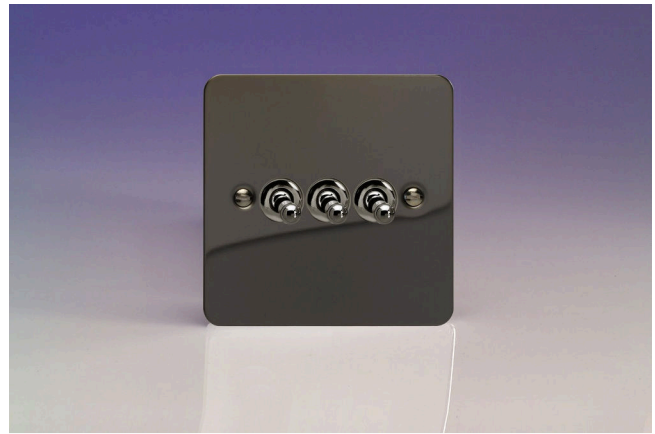

Data Sheet

Product Code: XFIT3

Product Description: 3-Gang 10A 1- or 2-Way Toggle Switch

Range: Ultraflat

Finish: Iridium

Product Category: 2-Way Toggle Switch

Insert/Knob Colour: Iridium Toggles

Barcode: 5021575280975

Dimensions: 89x89x36mm

Faceplate Depth: 1mm

Net Weight: 146g

Gross Weight: 148g

Fixing Centres: 60.3mm

Depth from Mounting Face: 19mm

Recommended Back Box Depth: 25mm

Operating Voltage: 230v 50Hz

Maximum Load Rating: 10A

Maximum Current Rating: 10A

Terminal (Live) Diameter: 3.3mm; **Capacity:** 3 x 1.5mm²

Terminal (Earth) Diameter: 3.3mm; **Capacity:** 3 x 1.5mm²

Intended Applications: Indoor Use Only. Domestic lighting circuits.

Product Features

- ☑ 1- or 2-way switching
- ☑ Suitable for controlling both mains and low voltage lighting
- ☑ Contemporary, ultra-slim faceplate

10 YEAR GUARANTEE

BRITISH MADE 