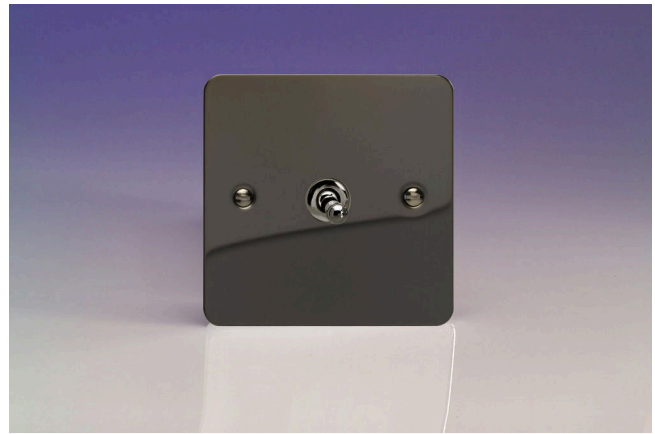

# Data Sheet

Product Code: XFIT7

**Product Description:** 1-Gang 10A Intermediate Toggle Switch

**Range:** Ultraflat

**Finish:** Iridium

**Product Category:** Intermediate Toggle Switch

**Insert/Knob Colour:** Iridium Toggle

## Product Features

- ☑ Intermediate switch enables 3-way switching
- ☑ Suitable for controlling both mains and low voltage lighting
- ☑ Contemporary, ultra-slim faceplate

10 YEAR GUARANTEE

BRITISH MADE 