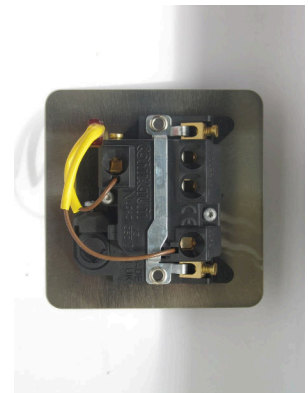

# Data Sheet

Product Code: XFV6FONW

**Product Description:** 13A Switched Fused Spur + Neon + Flex Outlet

**Range:** Ultraflat

**Finish:** Polished Brass

**Product Category:** Fused Spur

**Insert/Knob Colour:** White Inserts

**Operating Voltage:** 230v 50Hz

**Maximum Load Rating:** Refer to Fuse Value

**Maximum Current Rating:** 13A

**Terminal (Live) Diameter:** 4.5mm; **Capacity:** 4 x 2.5mm<sup>2</sup>

**Terminal (Neutral) Diameter:** 4.5mm; **Capacity:** 4 x 2.5mm<sup>2</sup>

**Terminal (Earth) Diameter:** 3.3mm; **Capacity:** 3 x 1.5mm<sup>2</sup>

**Intended Applications:** Indoor Use Only. Domestic power supply.

**Safety Advice:** Product Must Be Earthed.

**Applicable Safety Standard:** BS 1363-4

## Product Features

- ✔ Double pole switching
- ✔ Cable clamp and neon indicator light
- ✔ Holds standard 25.4x6.4mm fuse
- ✔ Replaceable 13A fuse included
- ✔ Contemporary, ultra-slim faceplate

10 YEAR GUARANTEE