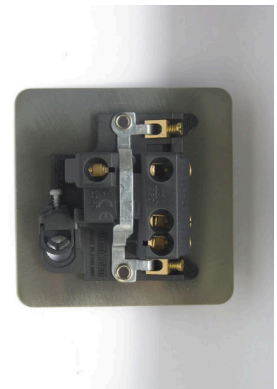

Data Sheet

Product Code: XFV6UFOD

Product Description: 13A Unswitched Fused Spur + Flex Outlet with Metal Inserts

Range: Ultraflat

Finish: Polished Brass

Product Category: Fused Spur

Insert/Knob Colour: Brass Inserts

Barcode: 5021575781663

Dimensions: 89x89x35mm

Faceplate Depth: 1mm

Net Weight: 166g

Gross Weight: 168g

Fixing Centres: 60.3mm

Depth from Mounting Face: 24.3mm

Recommended Back Box Depth: 35mm

Terminal (Earth) Diameter: 3.3mm; **Capacity:** 3 x 1.5mm²

Intended Applications: Indoor Use Only. Domestic power supply.

Safety Advice: Product Must Be Earthed.

Applicable Safety Standard: BS 1363-4

Commodity Code: 85389091

Declaration of Conformity

Product Features

- ☑ Cable clamp
- ☑ Holds standard 25.4x6.4mm fuse
- ☑ Replaceable 13A fuse included
- ☑ Contemporary, ultra-slim faceplate

10 YEAR GUARANTEE

BRITISH MADE

All information is subject to change without notice. Errors and omissions excepted. Images are for illustrative purposes only. Individual features and colours may vary. Refer to date of issue to identify latest version.