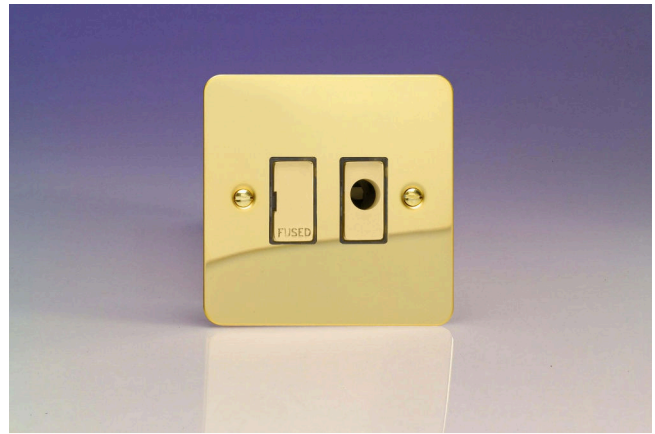

Data Sheet

Product Code: XFV6UFOD

Product Description: 13A Unswitched Fused Spur + Flex Outlet with Metal Inserts

Range: Ultraflat

Finish: Polished Brass

Product Category: Fused Spur

Insert/Knob Colour: Brass Inserts

Terminal (Earth) Diameter: 3.3mm; **Capacity:** 3 x 1.5mm²

Intended Applications: Indoor Use Only. Domestic power supply.

Safety Advice: Product Must Be Earthed.

Applicable Safety Standard: BS 1363-4

Commodity Code: 85389091

Declaration of Conformity

Product Features

- ☑ Cable clamp
- ☑ Holds standard 25.4x6.4mm fuse
- ☑ Replaceable 13A fuse included
- ☑ Contemporary, ultra-slim faceplate

10 YEAR GUARANTEE

BRITISH MADE

All information is subject to change without notice. Errors and omissions excepted. Images are for illustrative purposes only. Individual features and colours may vary. Refer to date of issue to identify latest version.