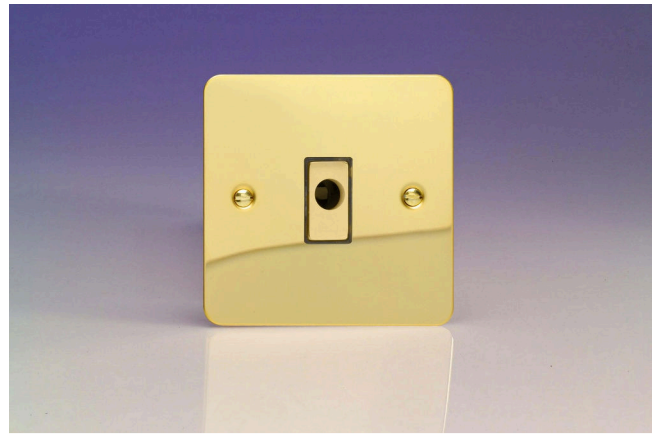

Data Sheet

Product Code: XFVFOD

Product Description: 16A Flex Outlet Plate

Range: Ultraflat

Finish: Polished Brass

Product Category: Flex Outlet

Insert/Knob Colour: Brass Insert

Barcode: 5021575780802

Dimensions: 89x89x35mm

Faceplate Depth: 1mm

Net Weight: 96g

Gross Weight: 98g

Fixing Centres: 60.3mm

Depth from Mounting Face: 32mm

Recommended Back Box Depth: 25mm

Operating Voltage: N/A

Maximum Load Rating: 16A

Maximum Current Rating: 16A

Terminal (Live) Diameter: 4.5mm; **Capacity:** 4 x 2.5mm²

Terminal (Neutral) Diameter: 4.5mm; **Capacity:** 4 x 2.5mm²

Terminal (Earth) Diameter: 3.3mm; **Capacity:** 3 x 1.5mm²

Intended Applications: Indoor Use Only. Domestic power supply.

Safety Advice: Product Must Be Earthed.

Applicable Safety Standard: BS EN 60669-1

Commodity Code: 85389091

Declaration of Conformity

Product Features

- ✔ Can be used in a number of different environments for many applications
- ✔ Cable clamp
- ✔ Contemporary, ultra-slim faceplate