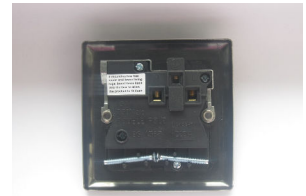

Data Sheet

Product Code: XN4B

Product Description: 1-Gang 13A Double Pole Switched Socket

Range: Classic

Finish: Satin

Product Category: 13A Socket

Insert/Knob Colour: Black Inserts

Barcode: 5021575800319

Maximum Load Rating: 13A

Maximum Current Rating: 13A

Terminal (Live) Diameter: 4.8mm; **Capacity:** 4 x 2.5mm²

Terminal (Neutral) Diameter: 4.8mm; **Capacity:** 4 x 2.5mm²

Terminal (Earth) Diameter: 4.8mm; **Capacity:** 4 x 2.5mm²

Intended Applications: Indoor Use Only. Domestic power supply.

Safety Advice: Product Must Be Earthed.

Applicable Safety Standard: BS 1363-2

Commodity Code: 85366990

Declaration of Conformity

Product Features

- ✔ Double pole switching for safer operation
- ✔ Bevelled edge faceplate

10 YEAR GUARANTEE

BRITISH MADE

All information is subject to change without notice. Errors and omissions excepted. Images are for illustrative purposes only. Individual features and colours may vary. Refer to date of issue to identify latest version.