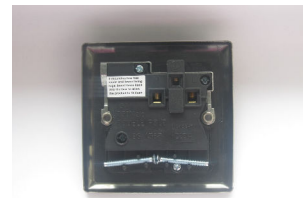

Data Sheet

Product Code: XN4DB

Product Description: 1-Gang 13A Double Pole Switched Socket with Metal Rockers

Range: Classic

Finish: Satin

Product Category: 13A Socket

Insert/Knob Colour: Chrome/Black Inserts

Intended Applications: Indoor Use Only. Domestic power supply.

Safety Advice: Product Must Be Earthed.

Applicable Safety Standard: BS 1363-2

Commodity Code: 85366990

Declaration of Conformity

Product Features

- ✔ Double pole switching for safer operation
- ✔ Bevelled edge faceplate

10 YEAR GUARANTEE

BRITISH MADE

All information is subject to change without notice. Errors and omissions excepted. Images are for illustrative purposes only. Individual features and colours may vary. Refer to date of issue to identify latest version.