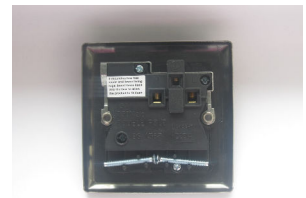

Data Sheet

Product Code: XN4DW

Product Description: 1-Gang 13A Double Pole Switched Socket with Metal Rockers

Range: Classic

Finish: Satin

Product Category: 13A Socket

Insert/Knob Colour: Chrome/White Inserts

Intended Applications: Indoor Use Only. Domestic power supply.

Safety Advice: Product Must Be Earthed.

Applicable Safety Standard: BS 1363-2

Commodity Code: 85366990

Declaration of Conformity

Product Features

- ✔ Double pole switching for safer operation
- ✔ Bevelled edge faceplate

10 YEAR GUARANTEE

BRITISH MADE

All information is subject to change without notice. Errors and omissions excepted. Images are for illustrative purposes only. Individual features and colours may vary. Refer to date of issue to identify latest version.