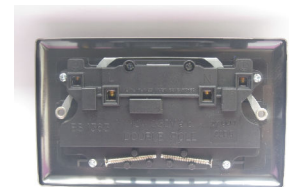

# Data Sheet

Product Code: XN5B

**Product Description:** 2-Gang 13A Double Pole Switched Socket

**Range:** Classic

**Finish:** Satin

**Product Category:** 13A Socket

**Insert/Knob Colour:** Black Inserts

**Barcode:** 5021575800418

**Maximum Load Rating:** 13A

**Maximum Current Rating:** 13A

**Terminal (Live) Diameter:** 4.8mm; **Capacity:** 4 x 2.5mm<sup>2</sup>

**Terminal (Neutral) Diameter:** 4.8mm; **Capacity:** 4 x 2.5mm<sup>2</sup>

**Terminal (Earth) Diameter:** 4.8mm; **Capacity:** 4 x 2.5mm<sup>2</sup>

**Intended Applications:** Indoor Use Only. Domestic power supply.

**Safety Advice:** Product Must Be Earthed.

**Applicable Safety Standard:** BS 1363-2

## Product Features

- ✔ Double pole switching for safer operation
- ✔ Bevelled edge faceplate

10 YEAR GUARANTEE

BRITISH MADE

*All information is subject to change without notice. Errors and omissions excepted. Images are for illustrative purposes only. Individual features and colours may vary. Refer to date of issue to identify latest version.*