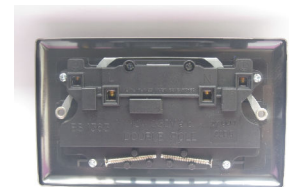

Data Sheet

Product Code: XN5DB

Product Description: 2-Gang 13A Double Pole Switched Socket with Metal Rockers

Range: Classic

Finish: Satin

Product Category: 13A Socket

Insert/Knob Colour: Chrome/Black Inserts

Barcode: 5021575800456

Dimensions: 91x150x31mm

Faceplate Depth: 8mm

Net Weight: 219g

Gross Weight: 222g

Fixing Centres: 120.6mm

Depth from Mounting Face: 16.9mm

Recommended Back Box Depth: 25mm

Operating Voltage: 230v 50Hz

Maximum Load Rating: 13A

Maximum Current Rating: 13A

Terminal (Live) Diameter: 4.8mm; **Capacity:** 4 x 2.5mm²

Terminal (Neutral) Diameter: 4.8mm; **Capacity:** 4 x 2.5mm²

Terminal (Earth) Diameter: 4.8mm; **Capacity:** 4 x 2.5mm²

- ✔ Double pole switching for safer operation
- ✔ Bevelled edge faceplate

10 YEAR GUARANTEE

BRITISH MADE

All information is subject to change without notice. Errors and omissions excepted. Images are for illustrative purposes only. Individual features and colours may vary. Refer to date of issue to identify latest version.