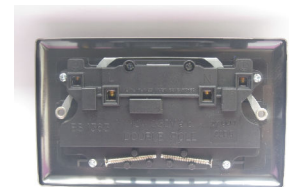

Data Sheet

Product Code: XN5DW

Product Description: 2-Gang 13A Double Pole Switched Socket with Metal Rockers

Range: Classic

Finish: Satin

Product Category: 13A Socket

Insert/Knob Colour: Chrome/White Inserts

Barcode: 5021575800463

Dimensions: 91x150x31mm

Faceplate Depth: 8mm

Net Weight: 219g

Gross Weight: 222g

Fixing Centres: 120.6mm

Depth from Mounting Face: 16.9mm

Recommended Back Box Depth: 25mm

Operating Voltage: 230v 50Hz

Maximum Load Rating: 13A

Maximum Current Rating: 13A

Terminal (Live) Diameter: 4.8mm; **Capacity:** 4 x 2.5mm²

Terminal (Neutral) Diameter: 4.8mm; **Capacity:** 4 x 2.5mm²

Terminal (Earth) Diameter: 4.8mm; **Capacity:** 4 x 2.5mm²

- ✔ Double pole switching for safer operation
- ✔ Bevelled edge faceplate

10 YEAR GUARANTEE

BRITISH MADE

All information is subject to change without notice. Errors and omissions excepted. Images are for illustrative purposes only. Individual features and colours may vary. Refer to date of issue to identify latest version.