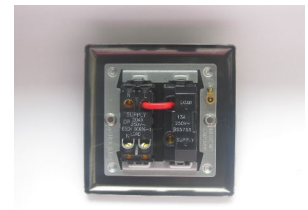

Data Sheet

Product Code: XN6B

Product Description: 13A Switched Fused Spur

Range: Classic

Finish: Satin

Product Category: Fused Spur

Insert/Knob Colour: Black Inserts

Barcode: 5021575800517

Maximum Load Rating: Refer to Fuse Value

Maximum Current Rating: 13A

Terminal (Live) Diameter: 4.5mm; **Capacity:** 4 x 2.5mm²

Terminal (Neutral) Diameter: 4.5mm; **Capacity:** 4 x 2.5mm²

Terminal (Earth) Diameter: 3.3mm; **Capacity:** 3 x 1.5mm²

Intended Applications: Indoor Use Only. Domestic power supply.

Safety Advice: Product Must Be Earthed.

Applicable Safety Standard: BS 1363-4

Commodity Code: 85389091

Declaration of Conformity

Product Features

- ✔ Double pole switching
- ✔ Holds standard 25.4x6.4mm fuse
- ✔ Replaceable 13A fuse included
- ✔ Bevelled edge faceplate

10 YEAR GUARANTEE

BRITISH MADE

All information is subject to change without notice. Errors and omissions excepted. Images are for illustrative purposes only. Individual features and colours may vary. Refer to date of issue to identify latest version.