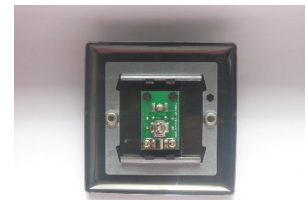

Data Sheet

Product Code: XN8ISOB

Product Description: 1-Gang TV Socket, Isolated Co-axial

Range: Classic

Finish: Satin

Product Category: TV Socket

Insert/Knob Colour: Black Insert

Barcode: 5021575800784

Date of Issue: 06th February 2022 © Doyle & Tratt Products Ltd, Carylls Lea, Faygate, West Sussex, RH12 4SJ, United Kingdom. All rights reserved.

Product Features

- ✔ TV socket for use with male co-axial plugs
- ✔ Isolated version for use where connected to a shared aerial
- ✔ Bevelled edge faceplate