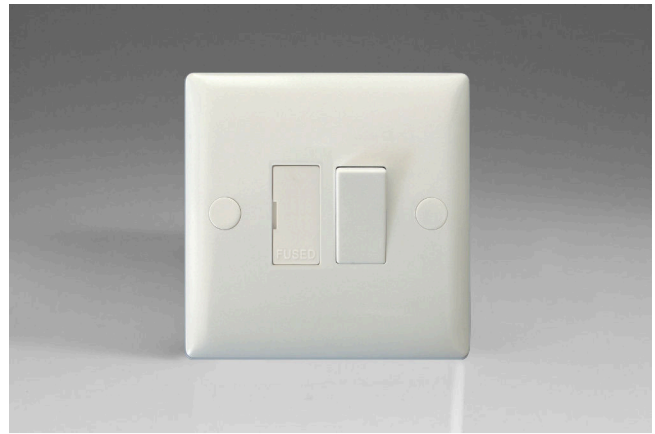

Data Sheet

Product Code: XO6W

Product Description: 13A Switched Fused Spur

Range: Value

Finish: Polar White

Product Category: Fused Spur

Insert/Knob Colour: White Inserts

Barcode: 5021575194074

Dimensions: 85x85mm

Faceplate Depth: 5mm

Net Weight: 166g

Gross Weight: 168g

Fixing Centres: 60.3mm

Depth from Mounting Face:

Recommended Back Box Depth: 25mm

Operating Voltage: 230v 50Hz

Maximum Load Rating: 13A

Maximum Current Rating: 13A

Terminal (Live) Diameter: 4.5mm; **Capacity:** 4 x 2.5mm²

Terminal (Neutral) Diameter: 4.5mm; **Capacity:** 4 x 2.5mm²

Intended Applications: Indoor Use Only. Domestic power supply.

Product Features

- ✔ Double pole switching
- ✔ Holds standard 25.4x6.4mm fuse
- ✔ Replaceable 13A fuse included
- ✔ Durable white plastic

10 YEAR GUARANTEE

MADE IN CHINA