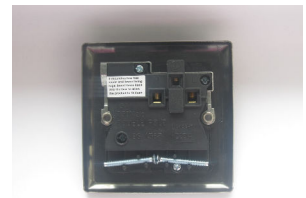

Data Sheet

Product Code: XR4B

Product Description: 1-Gang 13A Double Pole Switched Socket

Range: Classic

Finish: Pewter

Product Category: 13A Socket

Insert/Knob Colour: Black Inserts

Barcode: 5021575730319

Maximum Load Rating: 13A

Maximum Current Rating: 13A

Terminal (Live) Diameter: 4.8mm; **Capacity:** 4 x 2.5mm²

Terminal (Neutral) Diameter: 4.8mm; **Capacity:** 4 x 2.5mm²

Terminal (Earth) Diameter: 4.8mm; **Capacity:** 4 x 2.5mm²

Intended Applications: Indoor Use Only. Domestic power supply.

Safety Advice: Product Must Be Earthed.

Applicable Safety Standard: BS 1363-2

Commodity Code: 85366990

Declaration of Conformity

Product Features

- ✔ Double pole switching for safer operation
- ✔ Bevelled edge faceplate

10 YEAR GUARANTEE

BRITISH MADE

All information is subject to change without notice. Errors and omissions excepted. Images are for illustrative purposes only. Individual features and colours may vary. Refer to date of issue to identify latest version.