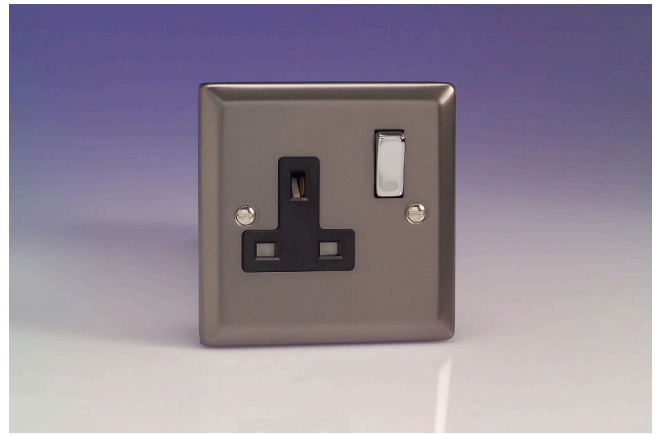

Data Sheet

Product Code: XR4DB

Product Description: 1-Gang 13A Double Pole Switched Socket with Metal Rockers

Range: Classic

Finish: Pewter

Product Category: 13A Socket

Insert/Knob Colour: Black Inserts

Barcode: 5021575730296

Dimensions: 91x91x31mm

Faceplate Depth: 8mm

Net Weight: 136g

Gross Weight: 138g

Fixing Centres: 60.3mm

Depth from Mounting Face: 17.8mm

Recommended Back Box Depth: 25mm

Operating Voltage: 230v 50Hz

Maximum Load Rating: 13A

Maximum Current Rating: 13A

Terminal (Live) Diameter: 4.8mm; **Capacity:** 4 x 2.5mm²

Terminal (Neutral) Diameter: 4.8mm; **Capacity:** 4 x 2.5mm²

Terminal (Earth) Diameter: 4.8mm; **Capacity:** 4 x 2.5mm²

Intended Applications: Indoor Use Only. Domestic power supply.

Safety Advice: Product Must Be Earthed.

Applicable Safety Standard: BS 1363-2

Commodity Code: 85366990

Declaration of Conformity

Product Features

- ✔ Double pole switching for safer operation
- ✔ Bevelled edge faceplate