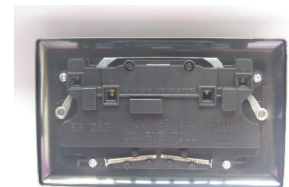

Data Sheet

Product Code: XR5B

Product Description: 2-Gang 13A Double Pole Switched Socket

Range: Classic

Finish: Pewter

Product Category: 13A Socket

Insert/Knob Colour: Black Inserts

Barcode: 5021575730418

Maximum Load Rating: 13A

Maximum Current Rating: 13A

Terminal (Live) Diameter: 4.8mm; **Capacity:** 4 x 2.5mm²

Terminal (Neutral) Diameter: 4.8mm; **Capacity:** 4 x 2.5mm²

Terminal (Earth) Diameter: 4.8mm; **Capacity:** 4 x 2.5mm²

- ⊕ Double pole switching for safer operation
- ⊕ Bevelled edge faceplate

10 YEAR GUARANTEE

BRITISH MADE

All information is subject to change without notice. Errors and omissions excepted. Images are for illustrative purposes only. Individual features and colours may vary. Refer to date of issue to identify latest version.