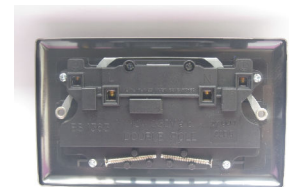

Data Sheet

Product Code: XR5DB

Product Description: 2-Gang 13A Double Pole Switched Socket with Metal Rockers

Range: Classic

Finish: Pewter

Product Category: 13A Socket

Insert/Knob Colour: Chrome/Black Inserts

Barcode: 5021575730456

Dimensions: 91x150x31mm

Faceplate Depth: 8mm

Net Weight: 219g

Gross Weight: 222g

Fixing Centres: 120.6mm

Depth from Mounting Face: 16.9mm

Recommended Back Box Depth: 25mm

Operating Voltage: 230v 50Hz

Maximum Load Rating: 13A

Maximum Current Rating: 13A

Terminal (Live) Diameter: 4.8mm; **Capacity:** 4 x 2.5mm²

Terminal (Neutral) Diameter: 4.8mm; **Capacity:** 4 x 2.5mm²

Terminal (Earth) Diameter: 4.8mm; **Capacity:** 4 x 2.5mm²

- ✔ Double pole switching for safer operation
- ✔ Bevelled edge faceplate

10 YEAR GUARANTEE

BRITISH MADE

All information is subject to change without notice. Errors and omissions excepted. Images are for illustrative purposes only. Individual features and colours may vary. Refer to date of issue to identify latest version.