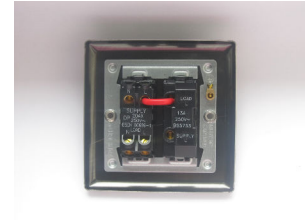

# Data Sheet

Product Code: XR6NB

**Product Description:** 13A Switched Fused Spur + Neon

**Range:** Classic

**Finish:** Pewter

**Product Category:** Fused Spur

**Insert/Knob Colour:** Black Inserts

**Barcode:** 5021575730531

**Maximum Load Rating:** Refer to Fuse Value

**Maximum Current Rating:** 13A

**Terminal (Live) Diameter:** 4.5mm; **Capacity:** 4 x 2.5mm<sup>2</sup>

**Terminal (Neutral) Diameter:** 4.5mm; **Capacity:** 4 x 2.5mm<sup>2</sup>

**Terminal (Earth) Diameter:** 3.3mm; **Capacity:** 3 x 1.5mm<sup>2</sup>

**Intended Applications:** Indoor Use Only. Domestic power supply.

**Safety Advice:** Product Must Be Earthed.

**Applicable Safety Standard:** BS 1363-4

## Product Features

- ✔ Double pole switching
- ✔ Neon indicator light
- ✔ Holds standard 25.4x6.4mm fuse
- ✔ Replaceable 13A fuse included
- ✔ Bevelled edge faceplate

10 YEAR GUARANTEE

BRITISH MADE

*All information is subject to change without notice. Errors and omissions excepted. Images are for illustrative purposes only. Individual features and colours may vary. Refer to date of issue to identify latest version.*