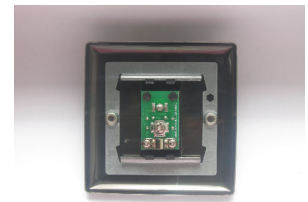

Data Sheet

Product Code: XR8ISOB

Product Description: 1-Gang TV Socket, Isolated Co-axial

Range: Classic

Finish: Pewter

Product Category: TV Socket

Insert/Knob Colour: Black Insert

Barcode: 5021575730784

Dimensions: 91x91x23mm

Faceplate Depth: 8mm

Net Weight: 116g

Gross Weight: 118g

Fixing Centres: 60.3mm

Depth from Mounting Face: 10.9mm

Recommended Back Box Depth: 16mm

Operating Voltage: N/A

Date of Issue: 06th February 2022 © Doyle & Tratt Products Ltd, Carylls Lea, Faygate, West Sussex, RH12 4SJ, United Kingdom. All rights reserved.

Product Features

- ✔ TV socket for use with male co-axial plugs
- ✔ Isolated version for use where connected to a shared aerial
- ✔ Bevelled edge faceplate