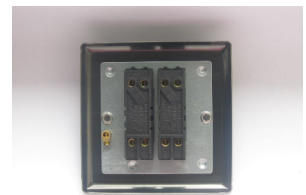

# Data Sheet

Product Code: XRT77

**Product Description:** 2-Gang 10A Intermediate Toggle Switch

**Range:** Classic

**Finish:** Pewter

**Product Category:** Intermediate Toggle Switch

**Insert/Knob Colour:** Chrome Toggle

**Barcode:** 5021575995916

**Dimensions:** 91x91x36mm

**Faceplate Depth:** 8mm

**Net Weight:** 126g

**Gross Weight:** 128g

**Fixing Centres:** 60.3mm

**Depth from Mounting Face:** 11.9mm

**Recommended Back Box Depth:** 16mm

**Intended Applications:** Indoor Use Only. Domestic lighting circuits.

**Safety Advice:** Product Must Be Earthed.

**Applicable Safety Standard:** BS EN 60669-1

**Commodity Code:** 85365007

Declaration of Conformity

## Product Features

- ☑ 2 x intermediate (3-way) switches
- ☑ Suitable for controlling both mains and low voltage lighting
- ☑ Intermediate switch enables 3-way switching
- ☑ Bevelled edge faceplate

10 YEAR GUARANTEE