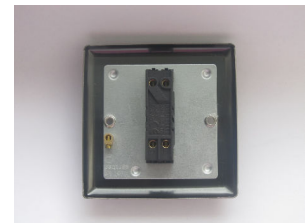

# Data Sheet

Product Code: XRT7

---

**Product Description:** 1-Gang 10A Intermediate Toggle Switch

---

**Range:** Classic

**Finish:** Pewter

**Product Category:** Intermediate Toggle Switch

**Insert/Knob Colour:** Chrome Toggle

**Barcode:** 5021575730197

---

**Dimensions:** 91x91x36mm

**Faceplate Depth:** 8mm

**Net Weight:** 116g

**Gross Weight:** 118g

**Fixing Centres:** 60.3mm

**Terminal (Earth) Diameter:** 3.3mm; **Capacity:** 3 x 1.5mm<sup>2</sup>

---

**Intended Applications:** Indoor Use Only. Domestic lighting circuits.

**Safety Advice:** Product Must Be Earthed.

**Applicable Safety Standard:** BS EN 60669-1

## Product Features

- ☑ Intermediate switch enables 3-way switching
- ☑ Suitable for controlling both mains and low voltage lighting
- ☑ Bevelled edge faceplate

10 YEAR GUARANTEE

BRITISH MADE 