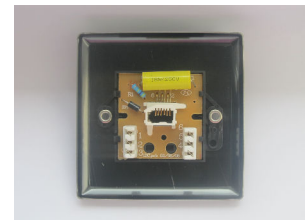

Data Sheet

Product Code: XRTMB

Product Description: 1-Gang Telephone Master Socket

Range: Classic

Finish: Pewter

Product Category: Telephone Socket

Insert/Knob Colour: Black Insert

Barcode: 5021575730937

Dimensions: 91x91x21mm

Faceplate Depth: 8mm

Net Weight: 96g

Gross Weight: 98g

Fixing Centres: 60.3mm

Depth from Mounting Face: 12.9mm

Recommended Back Box Depth: 16mm

Operating Voltage: N/A

Date of Issue: 06th February 2022 © Doyle & Tratt Products Ltd, Carylls Lea, Faygate, West Sussex, RH12 4SJ, United Kingdom. All rights reserved.

Product Features

- ☑ Primary telephone socket for use where BT line enters the property
- ☑ Bevelled edge faceplate