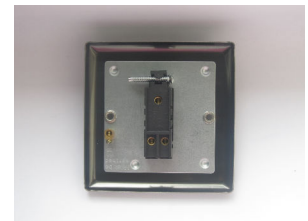

# Data Sheet

Product Code: XY1V.MW

**Product Description:** 1-Gang 10A 1- or 2-Way Rocker Switch with Metal Rockers

**Range:** Vogue

**Finish:** Matt White

**Product Category:** 2-Way Rocker Switch

**Insert/Knob Colour:** Polished Brass

**Barcode:** 5021575121971

**Dimensions:** 91x91x25mm

**Faceplate Depth:** 8mm

**Net Weight:** 116g

**Gross Weight:** 118g

**Fixing Centres:** 60.3mm

**Depth from Mounting Face:** 11.9mm

**Recommended Back Box Depth:** 16mm

**Intended Applications:** Indoor Use Only. Domestic lighting circuits.

**Safety Advice:** Product Must Be Earthed.

**Applicable Safety Standard:** BS EN 60669-1

**Commodity Code:** 85365007

Declaration of Conformity

## Product Features

- ☑ 1- or 2-way switching
- ☑ Suitable for controlling both mains and low voltage lighting
- ☑ Varilight Vogue Collection

10 YEAR GUARANTEE

BRITISH MADE

*All information is subject to change without notice. Errors and omissions excepted. Images are for illustrative purposes only. Individual features and colours may vary. Refer to date of issue to identify latest version.*