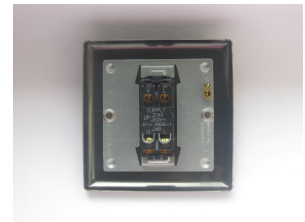

# Data Sheet

Product Code: XY20B.AB

**Product Description:** 1-Gang 20A Double Pole Rocker Switch

**10 YEAR GUARANTEE**

**BRITISH MADE** 

**Range:** Urban

**Finish:** Antique Brass

**Product Category:** Rocker Switches

**Insert/Knob Colour:** Black

**Barcode:** 5021575015249

## Product Features

- ☑ Double pole switching
- ☑ Bevelled edge faceplate

**Dimensions:** 91x91x30mm

**Faceplate Depth:** 8mm

**Net Weight:** 126g

**Gross Weight:** 128g

**Fixing Centres:** 60.3mm

**Depth from Mounting Face:** 16.7mm

**Terminal (Earth) Diameter:** 3.3mm; **Capacity:** 4 x 2.5mm<sup>2</sup>

**Intended Applications:** Indoor Use Only. Domestic power supply.

**Safety Advice:** Product Must Be Earthed.

**Applicable Safety Standard:** BS EN 60669-1