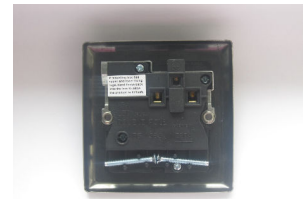

# Data Sheet

Product Code: XY4B.AB

**Product Description:** 1-Gang 13A Double Pole Switched Socket

**10 YEAR GUARANTEE**

**BRITISH MADE** 

**Range:** Urban

**Finish:** Antique Brass

**Product Category:** Sockets

## Product Features

- ⊕ Double pole switching for safer operation
- ⊕ Bevelled edge faceplate

**Dimensions:** 91x91x31mm

**Faceplate Depth:** 8mm

**Net Weight:** 136g

**Gross Weight:** 138g

**Fixing Centres:** 60.3mm

**Depth from Mounting Face:** 17.8mm

**Recommended Back Box Depth:** 25mm

**Operating Voltage:** 230v 50Hz

**Maximum Load Rating:** 13A

**Maximum Current Rating:** 13A

**Terminal (Live) Diameter:** 4.8mm; **Capacity:** 4 x 2.5mm<sup>2</sup>

**Terminal (Neutral) Diameter:** 4.8mm; **Capacity:** 4 x 2.5mm<sup>2</sup>

**Terminal (Earth) Diameter:** 4.8mm; **Capacity:** 4 x 2.5mm<sup>2</sup>

**Intended Applications:** Indoor Use Only. Domestic power supply.