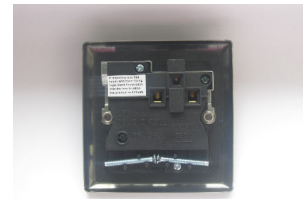

Data Sheet

Product Code: XY4W.CW

Product Description: 1-Gang 13A Double Pole Switched Socket

10 YEAR GUARANTEE

BRITISH MADE 

Range: Urban

Finish: Chalk White

Product Category: Sockets

Insert/Knob Colour: White

Barcode: 5021575188530

Product Features

- ☑ Double pole switching for safer operation
- ☑ Bevelled edge faceplate

Dimensions: 91x91x31mm

Faceplate Depth: 8mm

Net Weight: 136g

Gross Weight: 138g

Fixing Centres: 60.3mm

Depth from Mounting Face: 17.8mm

Recommended Back Box Depth: 25mm

Operating Voltage: 230v 50Hz

Maximum Load Rating: 13A

Maximum Current Rating: 13A

Terminal (Live) Diameter: 4.8mm; **Capacity:** 4 x 2.5mm²

Terminal (Neutral) Diameter: 4.8mm; **Capacity:** 4 x 2.5mm²

Terminal (Earth) Diameter: 4.8mm; **Capacity:** 4 x 2.5mm²

Intended Applications: Indoor Use Only. Domestic power supply.

Safety Advice: Product Must Be Earthed.