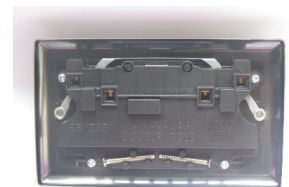

# Data Sheet

Product Code: XY5B.AB

**Product Description:** 2-Gang 13A Double Pole Switched Socket

**10 YEAR GUARANTEE**

**BRITISH MADE** 

**Range:** Urban

**Finish:** Antique Brass

**Product Category:** Sockets

**Insert/Knob Colour:** Black

**Barcode:** 5021575015331

**Net Weight:** 219g

**Gross Weight:** 222g

**Fixing Centres:** 120.6mm

**Depth from Mounting Face:** 16.9mm

**Recommended Back Box Depth:** 25mm

**Operating Voltage:** 230v 50Hz

**Maximum Load Rating:** 13A

**Maximum Current Rating:** 13A

**Terminal (Live) Diameter:** 4.8mm; **Capacity:** 4 x 2.5mm<sup>2</sup>

**Terminal (Neutral) Diameter:** 4.8mm; **Capacity:** 4 x 2.5mm<sup>2</sup>

**Terminal (Earth) Diameter:** 4.8mm; **Capacity:** 4 x 2.5mm<sup>2</sup>