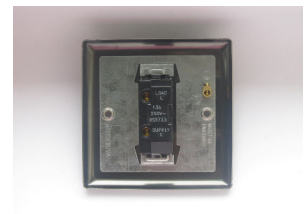

Data Sheet

Product Code: XY6UB.AB

Product Description: 13A Unswitched Fused Spur

10 YEAR GUARANTEE

BRITISH MADE 

Range: Urban

Finish: Antique Brass

Product Category: Fused Spur Connection Units

Insert/Knob Colour: Black

Barcode: 5021575015386

Product Features

- ☑ Holds standard 25.4x6.4mm fuse
- ☑ Replaceable 13A fuse included
- ☑ Bevelled edge faceplate

Dimensions: 91x91x30mm

Faceplate Depth: 8mm

Net Weight: 156g

Gross Weight: 158g

Fixing Centres: 60.3mm

Depth from Mounting Face: 17.2mm

Recommended Back Box Depth: 25mm

Operating Voltage: 230v 50Hz

Maximum Load Rating: Refer to Fuse Value

Maximum Current Rating: 13A

Terminal (Live) Diameter: 4.5mm; **Capacity:** 4 x 2.5mm²

Terminal (Earth) Diameter: 3.3mm; **Capacity:** 3 x 1.5mm²

Intended Applications: Indoor Use Only. Domestic power supply.

Safety Advice: Product Must Be Earthed.