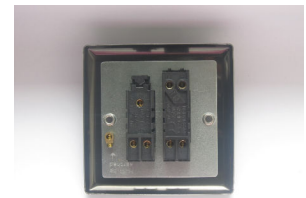

Data Sheet

Product Code: XY71B.AB

Product Description: 2-Gang (10A Intermediate Switch + 10A 1- or 2-Way Rocker Switch)

10 YEAR GUARANTEE

BRITISH MADE 

Range: Urban

Finish: Antique Brass

Product Category: Rocker Switches

Insert/Knob Colour: Black

Barcode: 5021575015409

Product Features

- ✔ 1 x 1- or 2-Way switch with 1 x intermediate (3-Way) switch alongside
- ✔ Suitable for controlling both mains and low voltage lighting
- ✔ Intermediate switch enables 3-Way switching
- ✔ Bevelled edge faceplate

Dimensions: 91x91x25mm

Faceplate Depth: 8mm

Net Weight: 176g

Gross Weight: 178g

Fixing Centres: 60.3mm

Depth from Mounting Face: 11.4mm

Recommended Back Box Depth: 16mm

Operating Voltage: 230v 50Hz

Maximum Load Rating: 10A

Maximum Current Rating: 10A

Terminal (Live) Diameter: 3.3mm; **Capacity:** 3 x 1.5mm²

Terminal (Earth) Diameter: 3.3mm; **Capacity:** 3 x 1.5mm²

Intended Applications: Indoor Use Only. Domestic lighting circuits.