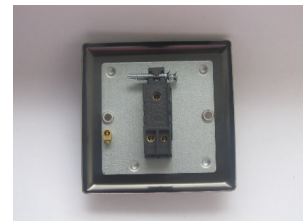

# Data Sheet

Product Code: XYT1.AB

**Product Description:** 1-Gang 10A 1- or 2-Way Toggle Switch

**10 YEAR GUARANTEE**

**BRITISH MADE** 

**Range:** Urban

**Finish:** Antique Brass

**Product Category:** Toggle Switches

**Insert/Knob Colour:** Brass

**Barcode:** 5021575015591

**Dimensions:** 91x91x36mm

**Faceplate Depth:** 8mm

**Net Weight:** 116g

**Gross Weight:** 118g

**Fixing Centres:** 60.3mm

**Depth from Mounting Face:** 11.9mm

**Recommended Back Box Depth:** 16mm

**Operating Voltage:** 230v 50Hz

**Maximum Load Rating:** 10A

**Maximum Current Rating:** 10A

**Terminal (Live) Diameter:** 3.3mm; **Capacity:** 3 x 1.5mm<sup>2</sup>

**Terminal (Earth) Diameter:** 3.3mm; **Capacity:** 3 x 1.5mm<sup>2</sup>

## Product Features

- ☑ 1- or 2-Way switching
- ☑ Suitable for controlling both mains and low voltage lighting
- ☑ Bevelled edge faceplate

**Intended Applications:** Indoor Use Only. Domestic lighting circuits.