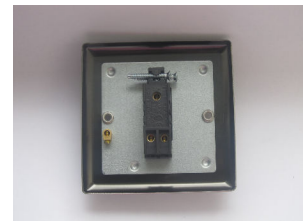

# Data Sheet

Product Code: XYT1.CW

**Product Description:** 1-Gang 10A 1- or 2-Way Toggle Switch

**10 YEAR GUARANTEE**

**BRITISH MADE** 

**Range:** Urban

**Finish:** Chalk White

**Product Category:** Toggle Switches

**Insert/Knob Colour:** Chrome

**Barcode:** 5021575188813

**Dimensions:** 91x91x36mm

**Faceplate Depth:** 8mm

**Net Weight:** 116g

**Gross Weight:** 118g

**Fixing Centres:** 60.3mm

**Depth from Mounting Face:** 11.9mm

**Recommended Back Box Depth:** 16mm

**Operating Voltage:** 230v 50Hz

**Maximum Load Rating:** 10A

**Maximum Current Rating:** 10A

**Terminal (Live) Diameter:** 3.3mm; **Capacity:** 3 x 1.5mm<sup>2</sup>

**Terminal (Earth) Diameter:** 3.3mm; **Capacity:** 3 x 1.5mm<sup>2</sup>

## Product Features

- ☑ 1- or 2-Way switching
- ☑ Suitable for controlling both mains and low voltage lighting
- ☑ Bevelled edge faceplate

**Intended Applications:** Indoor Use Only. Domestic lighting circuits.