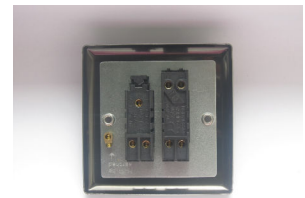

# Data Sheet

Product Code: XYT71.AB

**Product Description:** 2-Gang (10A Intermediate Switch + 10A 1- or 2-Way Toggle Switch)

**10 YEAR GUARANTEE**

**BRITISH MADE** 

**Range:** Urban

**Finish:** Antique Brass

**Product Category:** Toggle Switches

**Insert/Knob Colour:** Brass

**Barcode:** 5021575015645

## Product Features

- ✔ 1 x 1- or 2-Way switch with 1 x intermediate (3-Way) switch alongside
- ✔ Suitable for controlling both mains and low voltage lighting
- ✔ Intermediate switch enables 3-Way switching
- ✔ Bevelled edge faceplate

**Maximum Load Rating:** 10A

**Maximum Current Rating:** 10A

**Terminal (Live) Diameter:** 3.3mm; **Capacity:** 3 x 1.5mm<sup>2</sup>

**Terminal (Earth) Diameter:** 3.3mm; **Capacity:** 3 x 1.5mm<sup>2</sup>