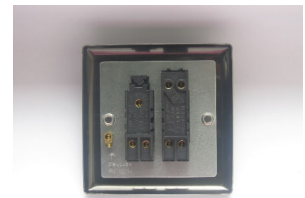

Data Sheet

Product Code: XYT71.CW

Product Description: 2-Gang (10A Intermediate Switch + 10A 1- or 2-Way Toggle Switch)

Range: Urban

Finish: Chalk White

Product Category: Toggle Switches

Insert/Knob Colour: Chrome

Barcode: 5021575188851

Dimensions: 91x91x36mm

Faceplate Depth: 8mm

Net Weight: 126g

Gross Weight: 128g

Fixing Centres: 60.3mm

Depth from Mounting Face: 11.9mm

Recommended Back Box Depth: 16mm

Operating Voltage: 230v 50Hz

Maximum Load Rating: 10A

Maximum Current Rating: 10A

Terminal (Live) Diameter: 3.3mm; **Capacity:** 3 x 1.5mm²

Terminal (Earth) Diameter: 3.3mm; **Capacity:** 3 x 1.5mm²

Intended Applications: Indoor Use Only. Domestic lighting circuits.

Safety Advice: Product Must Be Earthed.

Applicable Safety Standard: BS EN 60669-1

Commodity Code: 85365007

Declaration of Conformity

10 YEAR GUARANTEE

BRITISH MADE 

Product Features

- ✔ 1 x 1- or 2-Way switch with 1 x intermediate (3-Way) switch alongside
- ✔ Suitable for controlling both mains and low voltage lighting
- ✔ Intermediate switch enables 3-Way switching
- ✔ Bevelled edge faceplate