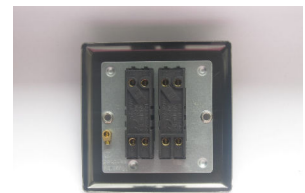

# Data Sheet

Product Code: XYT77.AB

**Product Description:** 2-Gang 10A Intermediate Toggle Switch

**10 YEAR GUARANTEE**

**BRITISH MADE** 

**Range:** Urban

**Finish:** Antique Brass

**Product Category:** Toggle Switches

**Insert/Knob Colour:** Brass

**Barcode:** 5021575015652

**Dimensions:** 91x91x36mm

**Faceplate Depth:** 8mm

**Net Weight:** 126g

**Gross Weight:** 128g

**Fixing Centres:** 60.3mm

**Depth from Mounting Face:** 11.9mm

**Recommended Back Box Depth:** 16mm

**Operating Voltage:** 230v 50Hz

**Maximum Load Rating:** 10A

**Maximum Current Rating:** 10A

**Terminal (Live) Diameter:** 3.3mm; **Capacity:** 3 x 1.5mm<sup>2</sup>

**Terminal (Earth) Diameter:** 3.3mm; **Capacity:** 3 x 1.5mm<sup>2</sup>

## Product Features

- ✔ 2 x intermediate (3-Way) switches
- ✔ Suitable for controlling both mains and low voltage lighting
- ✔ Intermediate switch enables 3-Way switching
- ✔ Bevelled edge faceplate

**Intended Applications:** Indoor Use Only. Domestic lighting circuits.