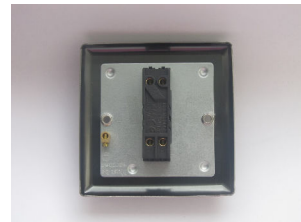

# Data Sheet

Product Code: XYT7.BB

**Product Description:** 1-Gang 10A Intermediate Toggle Switch

**Range:** Urban

**Finish:** Brushed Brass

**Product Category:** Intermediate Toggle Switch

**Insert/Knob Colour:** Brass Toggle

**Barcode:** 5021575031126

**Dimensions:** 91x91x36mm

**Faceplate Depth:** 8mm

**Net Weight:** 116g

**Gross Weight:** 118g

**Fixing Centres:** 60.3mm

**Depth from Mounting Face:** 11.9mm

**Recommended Back Box Depth:** 16mm

**Operating Voltage:** 230v 50Hz

**Maximum Load Rating:** 10A

**Maximum Current Rating:** 10A

**Terminal (Live) Diameter:** 3.3mm; **Capacity:** 3 x 1.5mm<sup>2</sup>

**Terminal (Earth) Diameter:** 3.3mm; **Capacity:** 3 x 1.5mm<sup>2</sup>

## Product Features

- ☑ Intermediate switch enables 3-way switching
- ☑ Suitable for controlling both mains and low voltage lighting
- ☑ Bevelled edge faceplate
- ☑ Varilight Urban: Inspirational finishes for stylish spaces