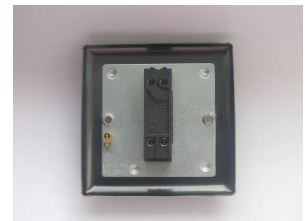

Data Sheet

Product Code: XYT7.CW

Product Description: 1-Gang 10A Intermediate Toggle Switch

10 YEAR GUARANTEE

BRITISH MADE 

Range: Urban

Finish: Chalk White

Product Category: Toggle Switches

Insert/Knob Colour: Chrome

Barcode: 5021575188844

Dimensions: 91x91x36mm

Faceplate Depth: 8mm

Net Weight: 116g

Gross Weight: 118g

Fixing Centres: 60.3mm

Depth from Mounting Face: 11.9mm

Recommended Back Box Depth: 16mm

Operating Voltage: 230v 50Hz

Maximum Load Rating: 10A

Maximum Current Rating: 10A

Terminal (Live) Diameter: 3.3mm; **Capacity:** 3 x 1.5mm²

Terminal (Earth) Diameter: 3.3mm; **Capacity:** 3 x 1.5mm²

Product Features

- ☑ Intermediate switch enables 3-Way switching
- ☑ Suitable for controlling both mains and low voltage lighting
- ☑ Bevelled edge faceplate

Intended Applications: Indoor Use Only. Domestic lighting circuits.