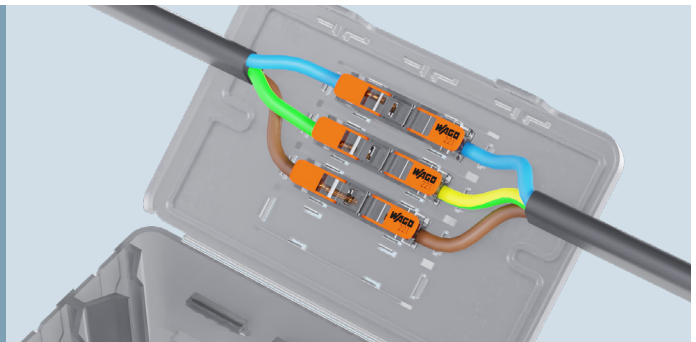

Lets Konnekt

KonnektIT

Introducing KonnektIT, an innovative new take on the standard connection box.

This clever little box offers IP20 protection, cable retention, easy closing lid and comes with a range of different connectors including WAGO 221 and WAGO Inline.

100 x 52 x 35mm

32 Amp

Cable Retention

The KonnektIT offers cable retention through its unique entry gates.

These entry gates provide pressure to the cable ensuring a tight grip and superior retention for maximum protection.

WAGO Inline Connectors

The KonnektIT has been designed to work with WAGO's new inline lever connectors.

The connectors simply click into place on the inside of the lid offering a clean professional finish to your installation.

Easy Closing Lid

The easy closing lid is quick and simple to use ensuring your connections stay well protected.

A tool or screwdriver should be used when opening.