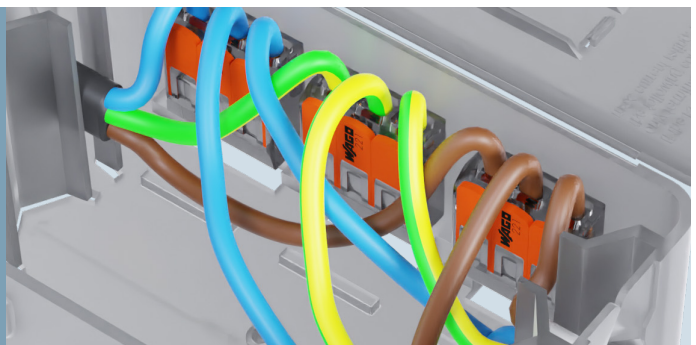

100 x 52 x 35mm

32 Amp

Cable Retention

The KonnektIT offers cable retention through its unique entry gates.

These entry gates provide pressure to the cable ensuring a tight grip and superior retention for maximum protection.

WAGO Inline Connectors

The KonnektIT has been designed to work with WAGO's new inline lever connectors.

The connectors simply click into place on the inside of the lid offering a clean professional finish to your installation.

WAGO 221 Connectors

As well as the new WAGO Inline connectors, the KonnektIT can also house WAGO 221's series in 2, 3 or 5 way options.

The connectors simply click into the inner side walls and offer a secure, tidy and professional finish.

Easy Closing Lid

The easy closing lid is quick and simple to use ensuring your connections stay well protected.

A tool or screwdriver should be used when opening.