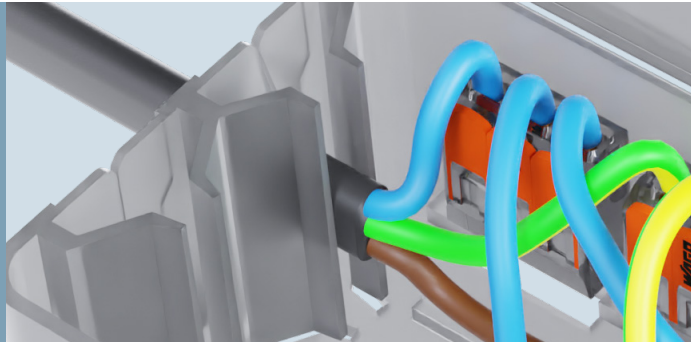

Lets Konnekt

KonnektIT

Introducing KonnektIT, an innovative new take on the standard connection box.

This clever little box offers IP20 protection, cable retention, easy closing lid and comes with a range of different connectors including WAGO 221 and WAGO Inline.

100 x 52 x 35mm

32 Amp

Cable Retention

The KonnektIT offers cable retention through its unique entry gates.

These entry gates provide pressure to the cable ensuring a tight grip and superior retention for maximum protection.

WAGO Inline Connectors

The KonnektIT has been designed to work with WAGO's new inline lever connectors.

The connectors simply click into place on the inside of the lid offering a clean professional finish to your installation.

WAGO 221 Connectors

As well as the new WAGO Inline connectors, the KonnektIT can also house WAGO 221's series in 2, 3 or 5 way options.

The connectors simply click into the inner side walls and offer a secure, tidy and professional finish.